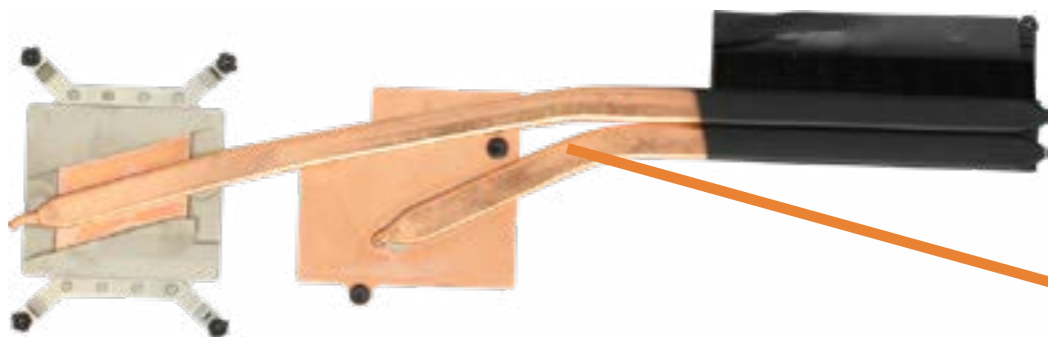

Thermal Module

- Stand
- I/O Ports Rear Cover
- Webcam
- Stand Hinge
- Motherboard EMI Shield
- 2.5in Storage Drive Assembly
- Power Button Board
- OSD Board
- CMOS Battery
- System Memory
- M.2 SSD Module
- Wireless LAN Module
- System Fan
- **Thermal Module**
- Graphics Card
- CPU
- Motherboard
- Motherboard Support Bracket
- Touchscreen Control Board
- Speakers
- Rear Cover
- Webcam Enclosure
- Wireless LAN Antenna(s)
- Middle Bracket
- Display Panel Assembly

[Go to External Views](#)