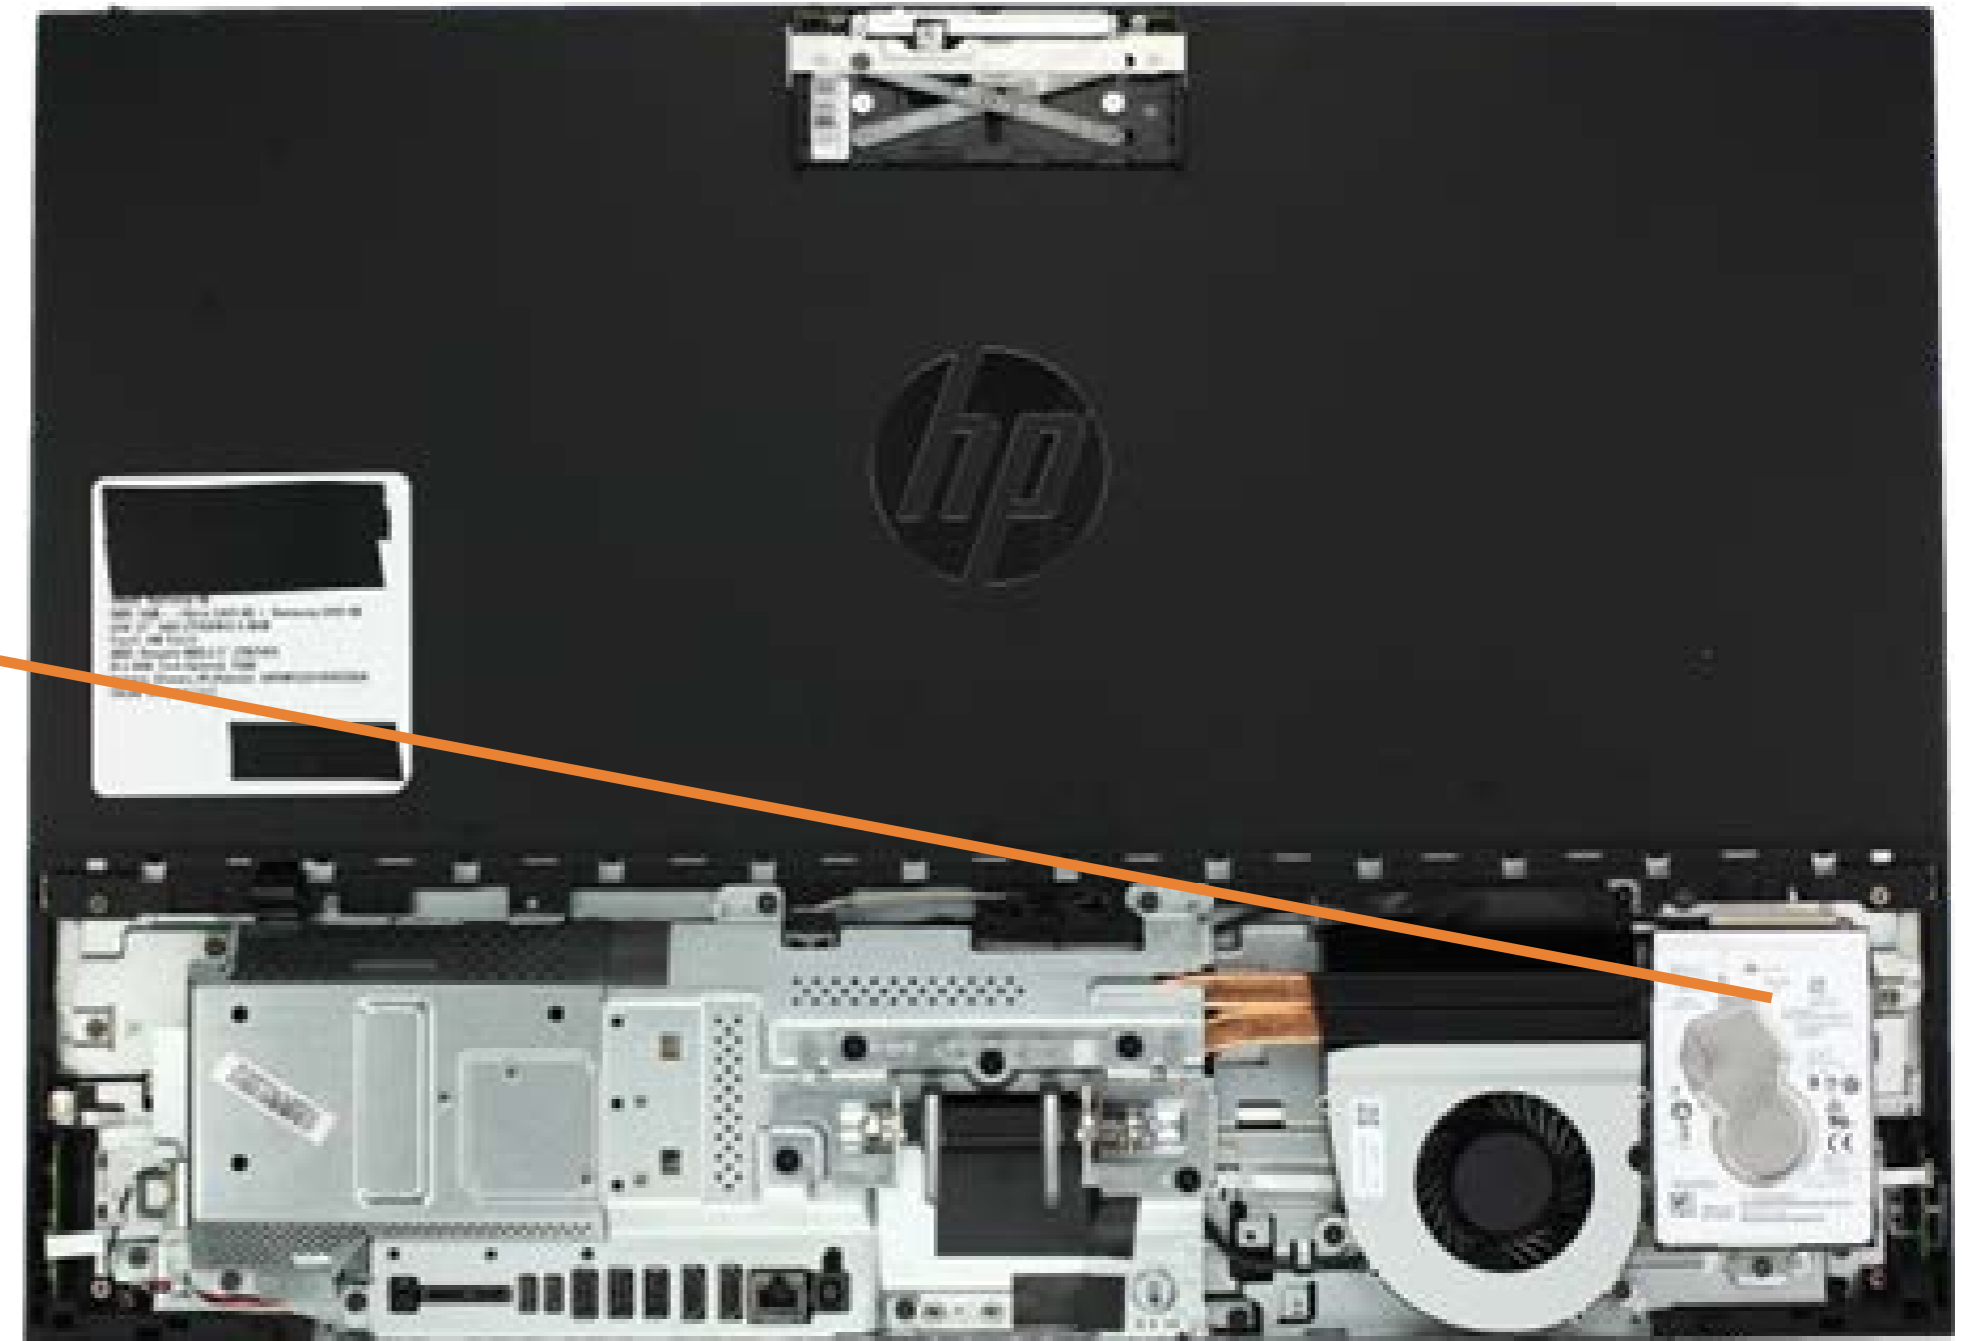

2.5in Storage Drive Assembly

- Stand
- I/O Ports Rear Cover
- Webcam
- Stand Hinge
- Motherboard EMI Shield
- **2.5in Storage Drive Assembly**
- Power Button Board
- OSD Board
- CMOS Battery
- System Memory
- M.2 SSD Module
- Wireless LAN Module
- System Fan
- Thermal Module
- Graphics Card
- CPU
- Motherboard
- Motherboard Support Bracket
- Touchscreen Control Board
- Speakers
- Rear Cover
- Webcam Enclosure
- Wireless LAN Antenna(s)
- Middle Bracket
- Display Panel Assembly

[Go to External Views](#)