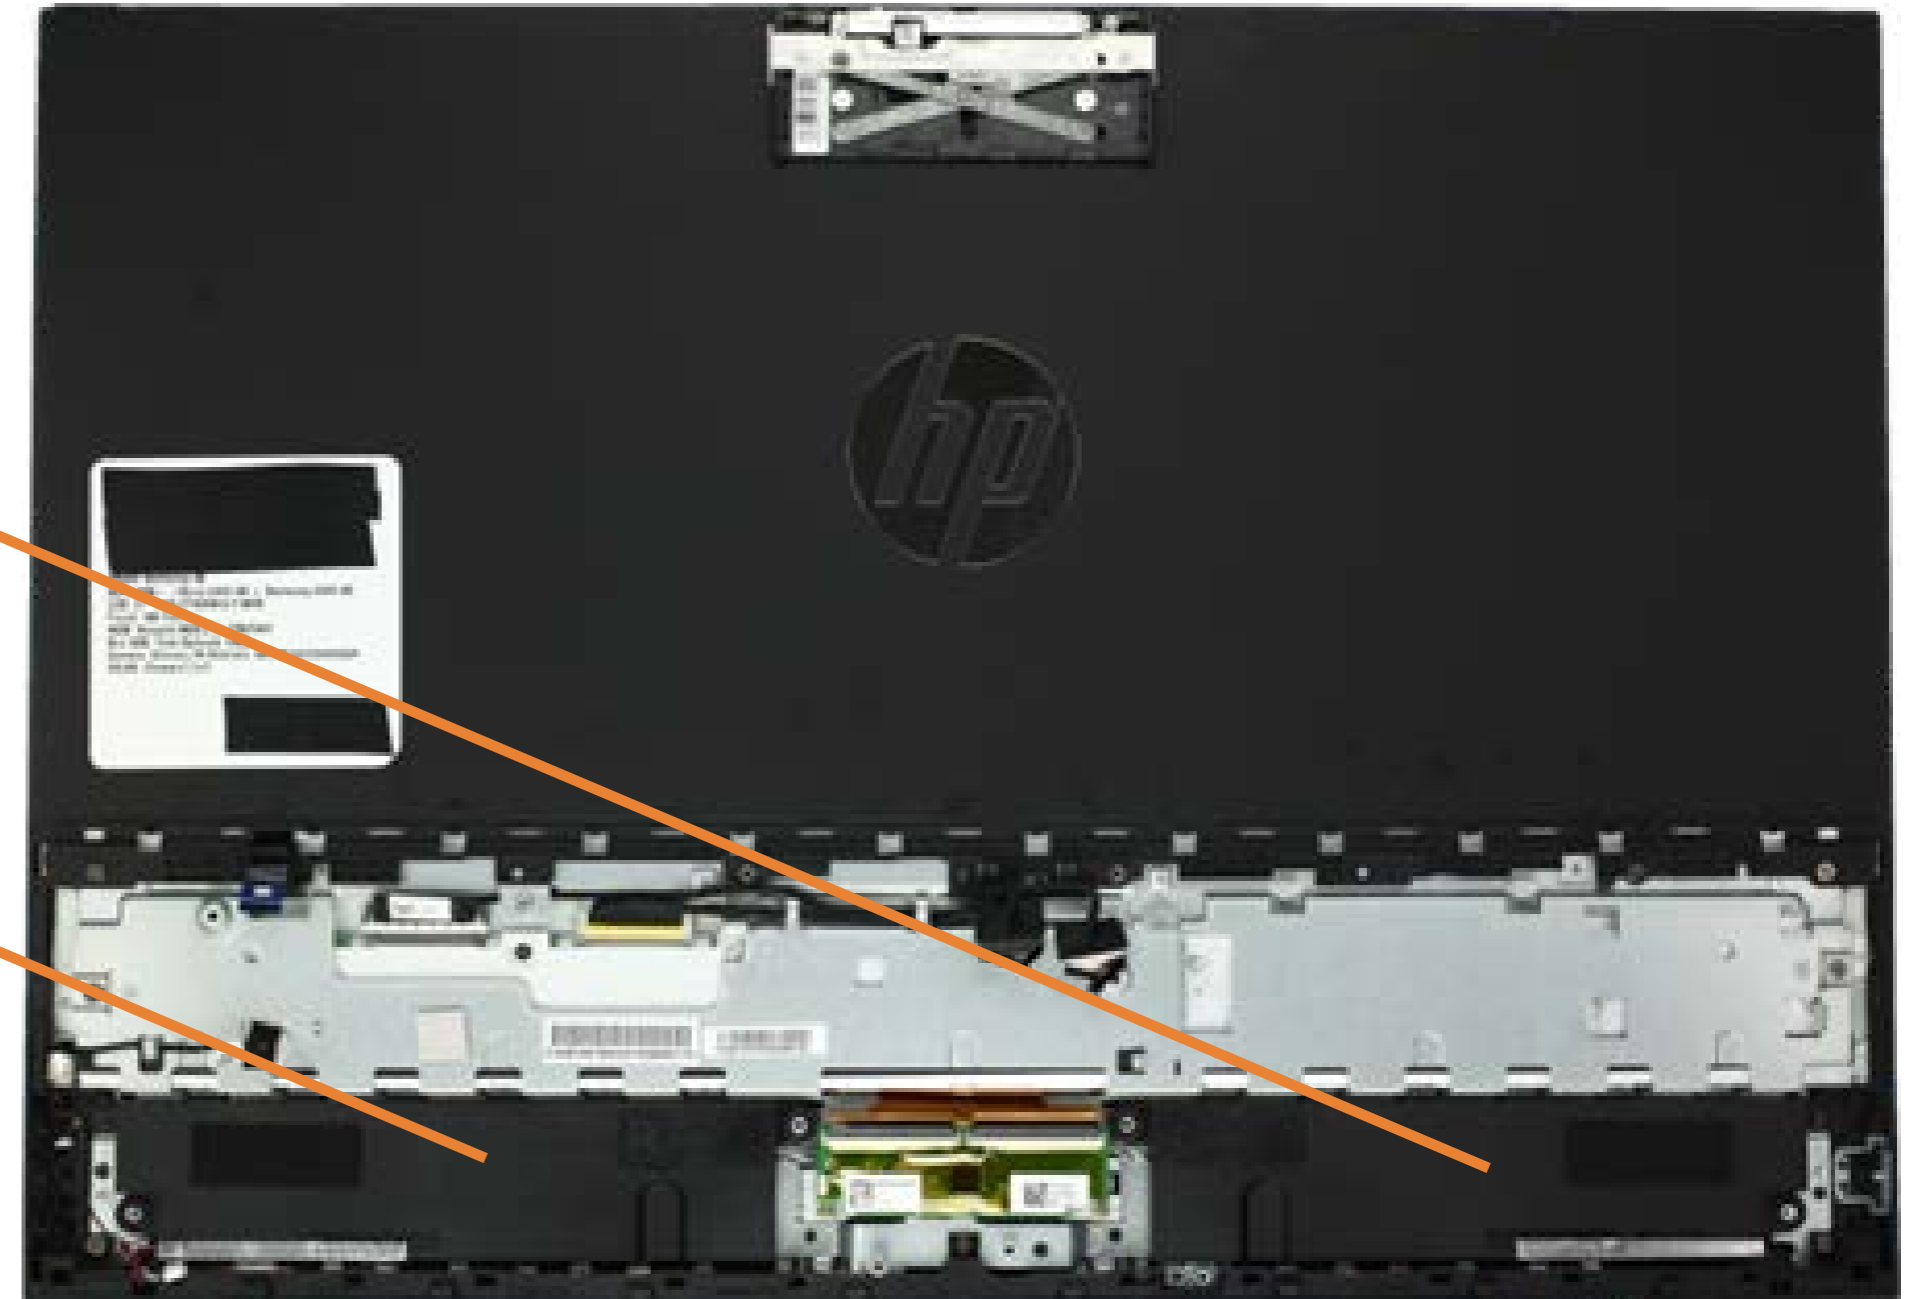

Speakers

- Stand
- I/O Ports Rear Cover
- Webcam
- Stand Hinge
- Motherboard EMI Shield
- 2.5in Storage Drive Assembly
- Power Button Board
- OSD Board
- CMOS Battery
- System Memory
- M.2 SSD Module
- Wireless LAN Module
- System Fan
- Thermal Module
- Graphics Card
- CPU
- Motherboard
- Motherboard Support Bracket
- Touchscreen Control Board
- **Speakers**
- Rear Cover
- Webcam Enclosure
- Wireless LAN Antenna(s)
- Middle Bracket
- Display Panel Assembly

[Go to External Views](#)