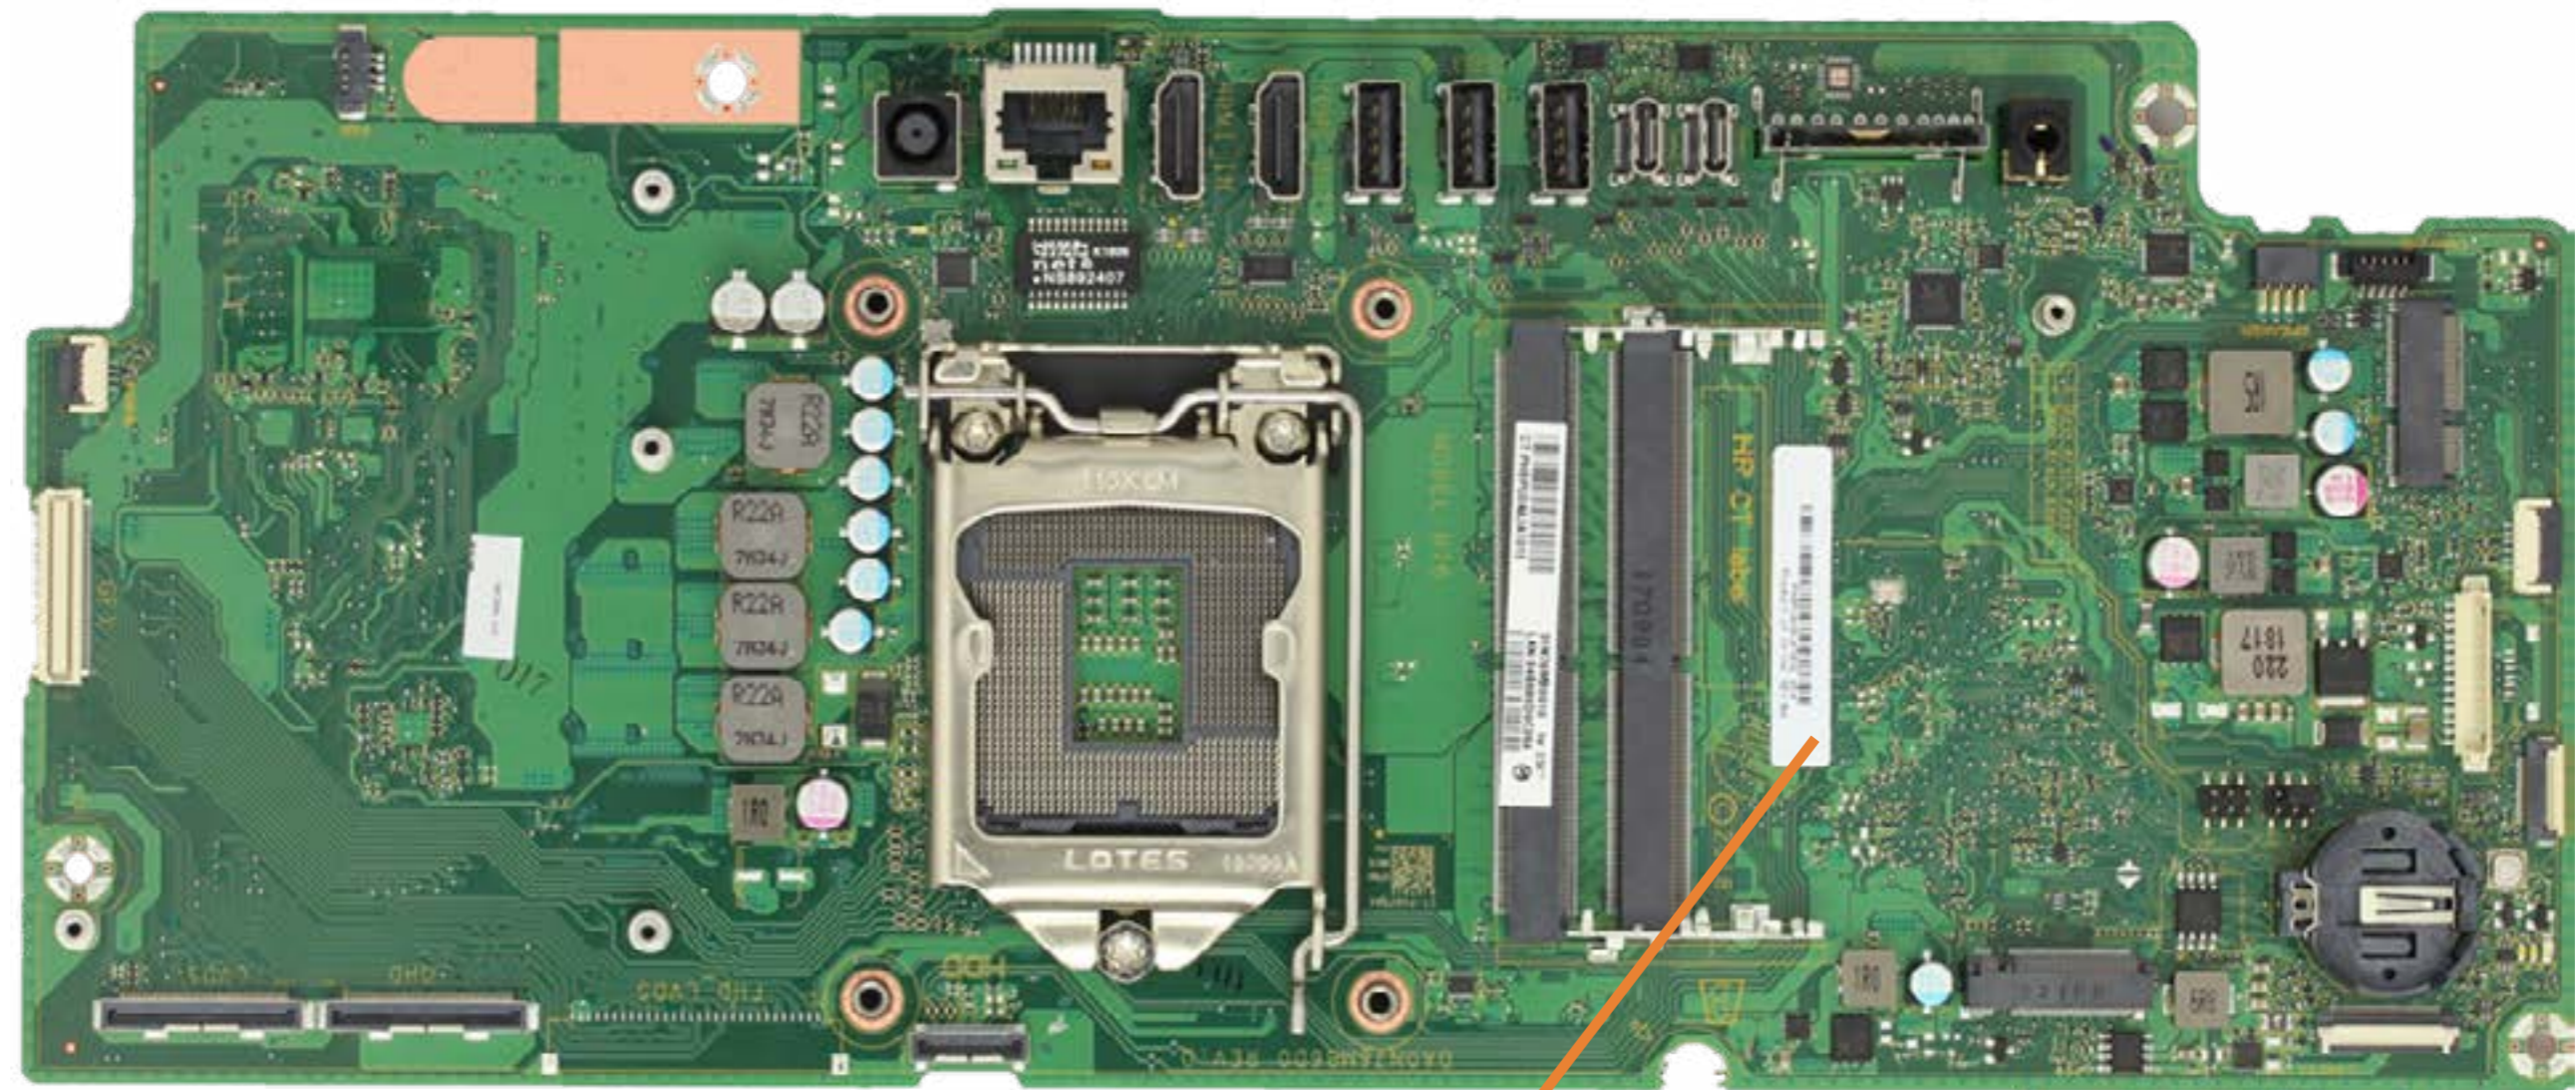

# CPU

- Stand
- I/O Ports Rear Cover
- Webcam
- Stand Hinge
- Motherboard EMI Shield
- 2.5in Storage Drive Assembly
- Power Button Board
- OSD Board
- CMOS Battery
- System Memory
- M.2 SSD Module
- Wireless LAN Module
- System Fan
- Thermal Module
- Graphics Card
- CPU**
- Motherboard
- Motherboard Support Bracket
- Touchscreen Control Board
- Speakers
- Rear Cover
- Webcam Enclosure
- Wireless LAN Antenna(s)
- Middle Bracket
- Display Panel Assembly

# Motherboard

- Stand
- I/O Ports Rear Cover
- Webcam
- Stand Hinge
- Motherboard EMI Shield
- 2.5in Storage Drive Assembly
- Power Button Board
- OSD Board
- CMOS Battery
- System Memory
- M.2 SSD Module
- Wireless LAN Module
- System Fan
- Thermal Module
- Graphics Card
- CPU
- Motherboard**
- Motherboard Support Bracket
- Touchscreen Control Board
- Speakers
- Rear Cover
- Webcam Enclosure
- Wireless LAN Antenna(s)
- Middle Bracket
- Display Panel Assembly