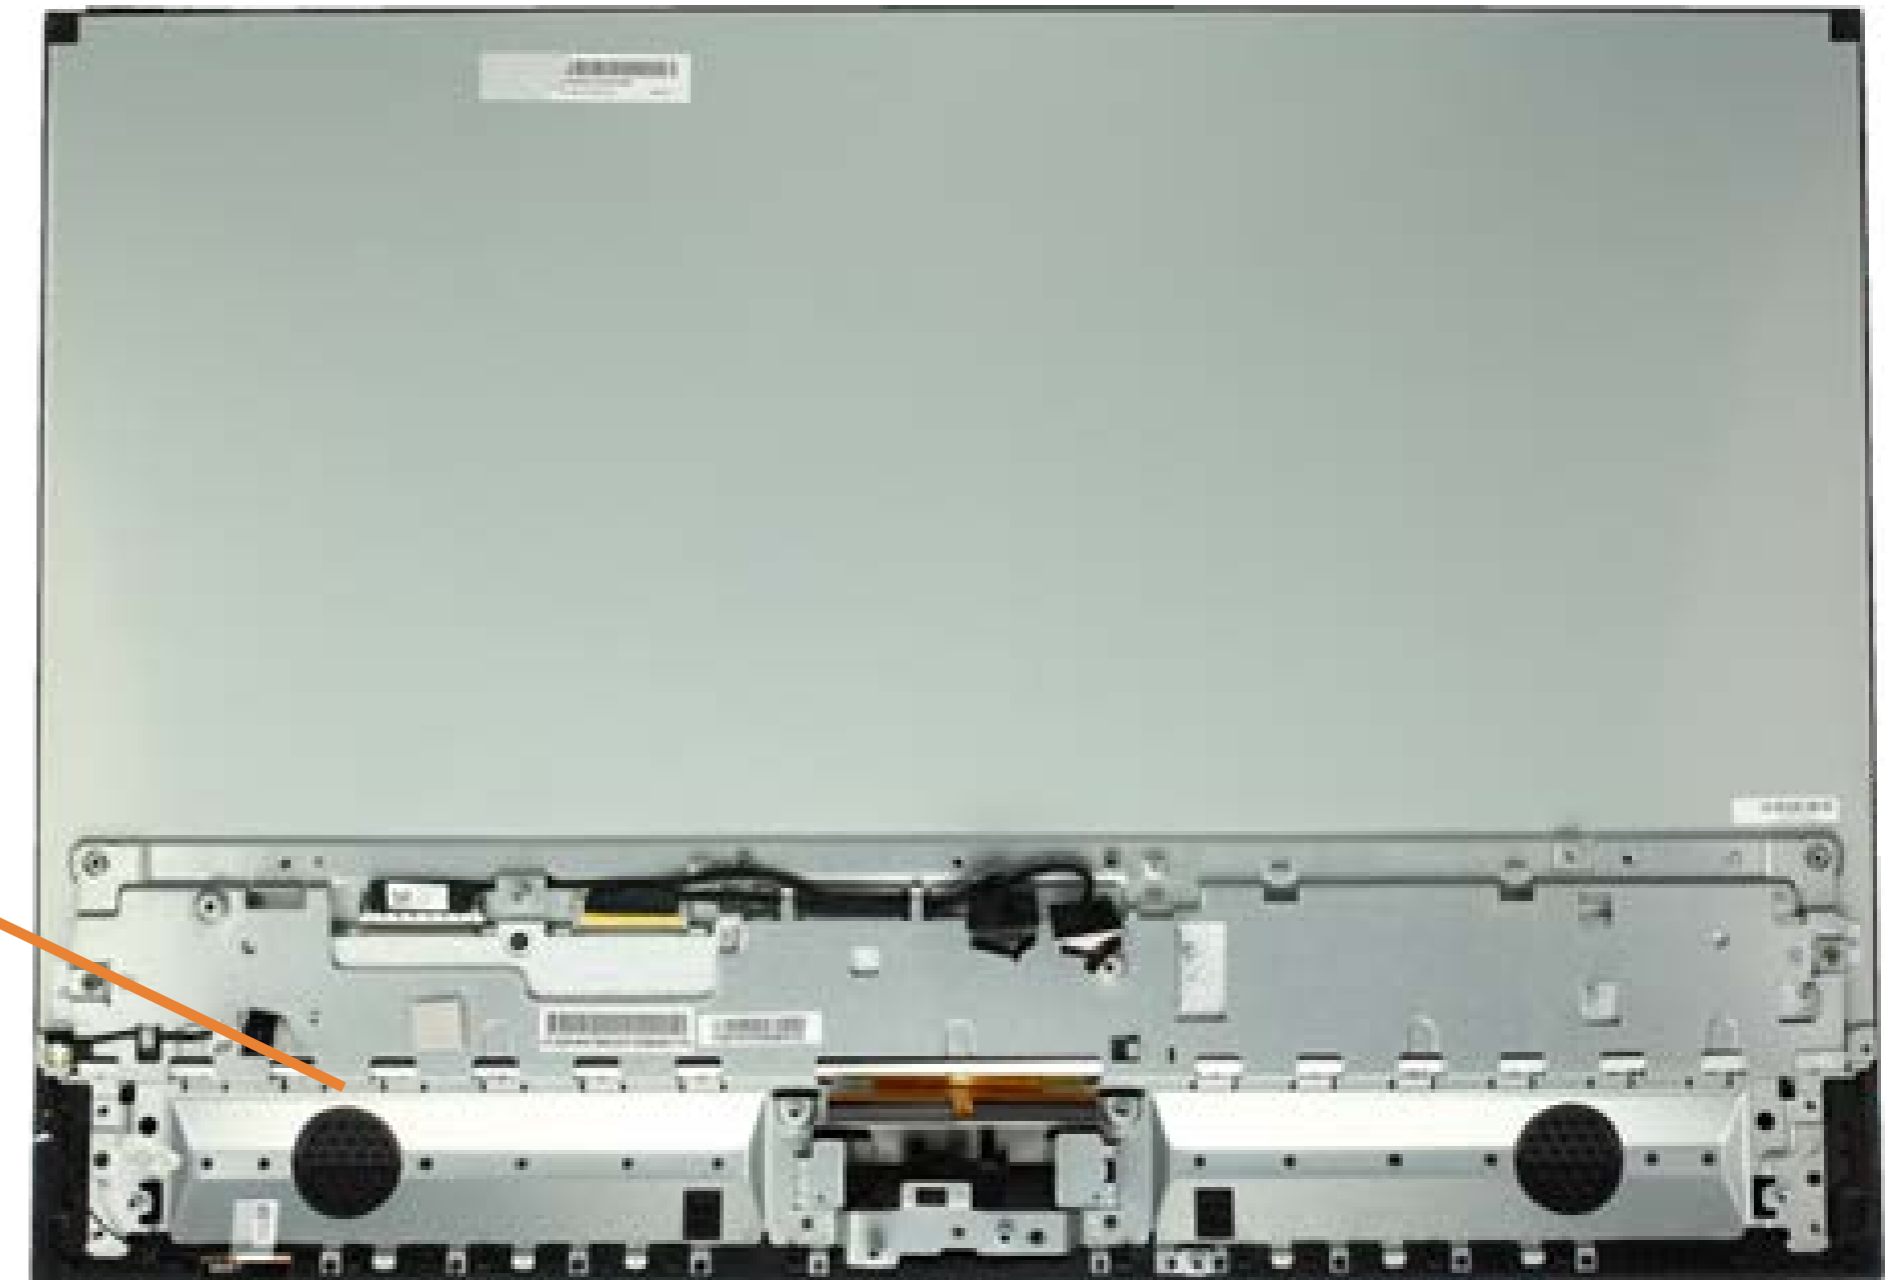

Middle Bracket

- Stand
- I/O Ports Rear Cover
- Webcam
- Stand Hinge
- Motherboard EMI Shield
- 2.5in Storage Drive Assembly
- Power Button Board
- OSD Board
- CMOS Battery
- System Memory
- M.2 SSD Module
- Wireless LAN Module
- System Fan
- Thermal Module
- Graphics Card
- CPU
- Motherboard
- Motherboard Support Bracket
- Touchscreen Control Board
- Speakers
- Rear Cover
- Webcam Enclosure
- Wireless LAN Antenna(s)
- **Middle Bracket**
- Display Panel Assembly

[Go to External Views](#)