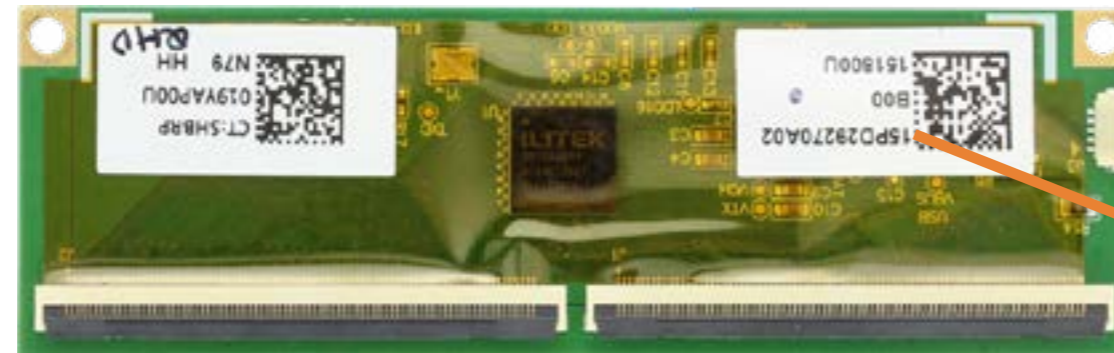

Touchscreen Control Board

- Stand
- I/O Ports Rear Cover
- Webcam
- Stand Hinge
- Motherboard EMI Shield
- 2.5in Storage Drive Assembly
- Power Button Board
- OSD Board
- CMOS Battery
- System Memory
- M.2 SSD Module
- Wireless LAN Module
- System Fan
- Thermal Module
- Graphics Card
- CPU
- Motherboard
- Motherboard Support Bracket
- **Touchscreen Control Board**
- Speakers
- Rear Cover
- Webcam Enclosure
- Wireless LAN Antenna(s)
- Middle Bracket
- Display Panel Assembly

[Go to External Views](#)