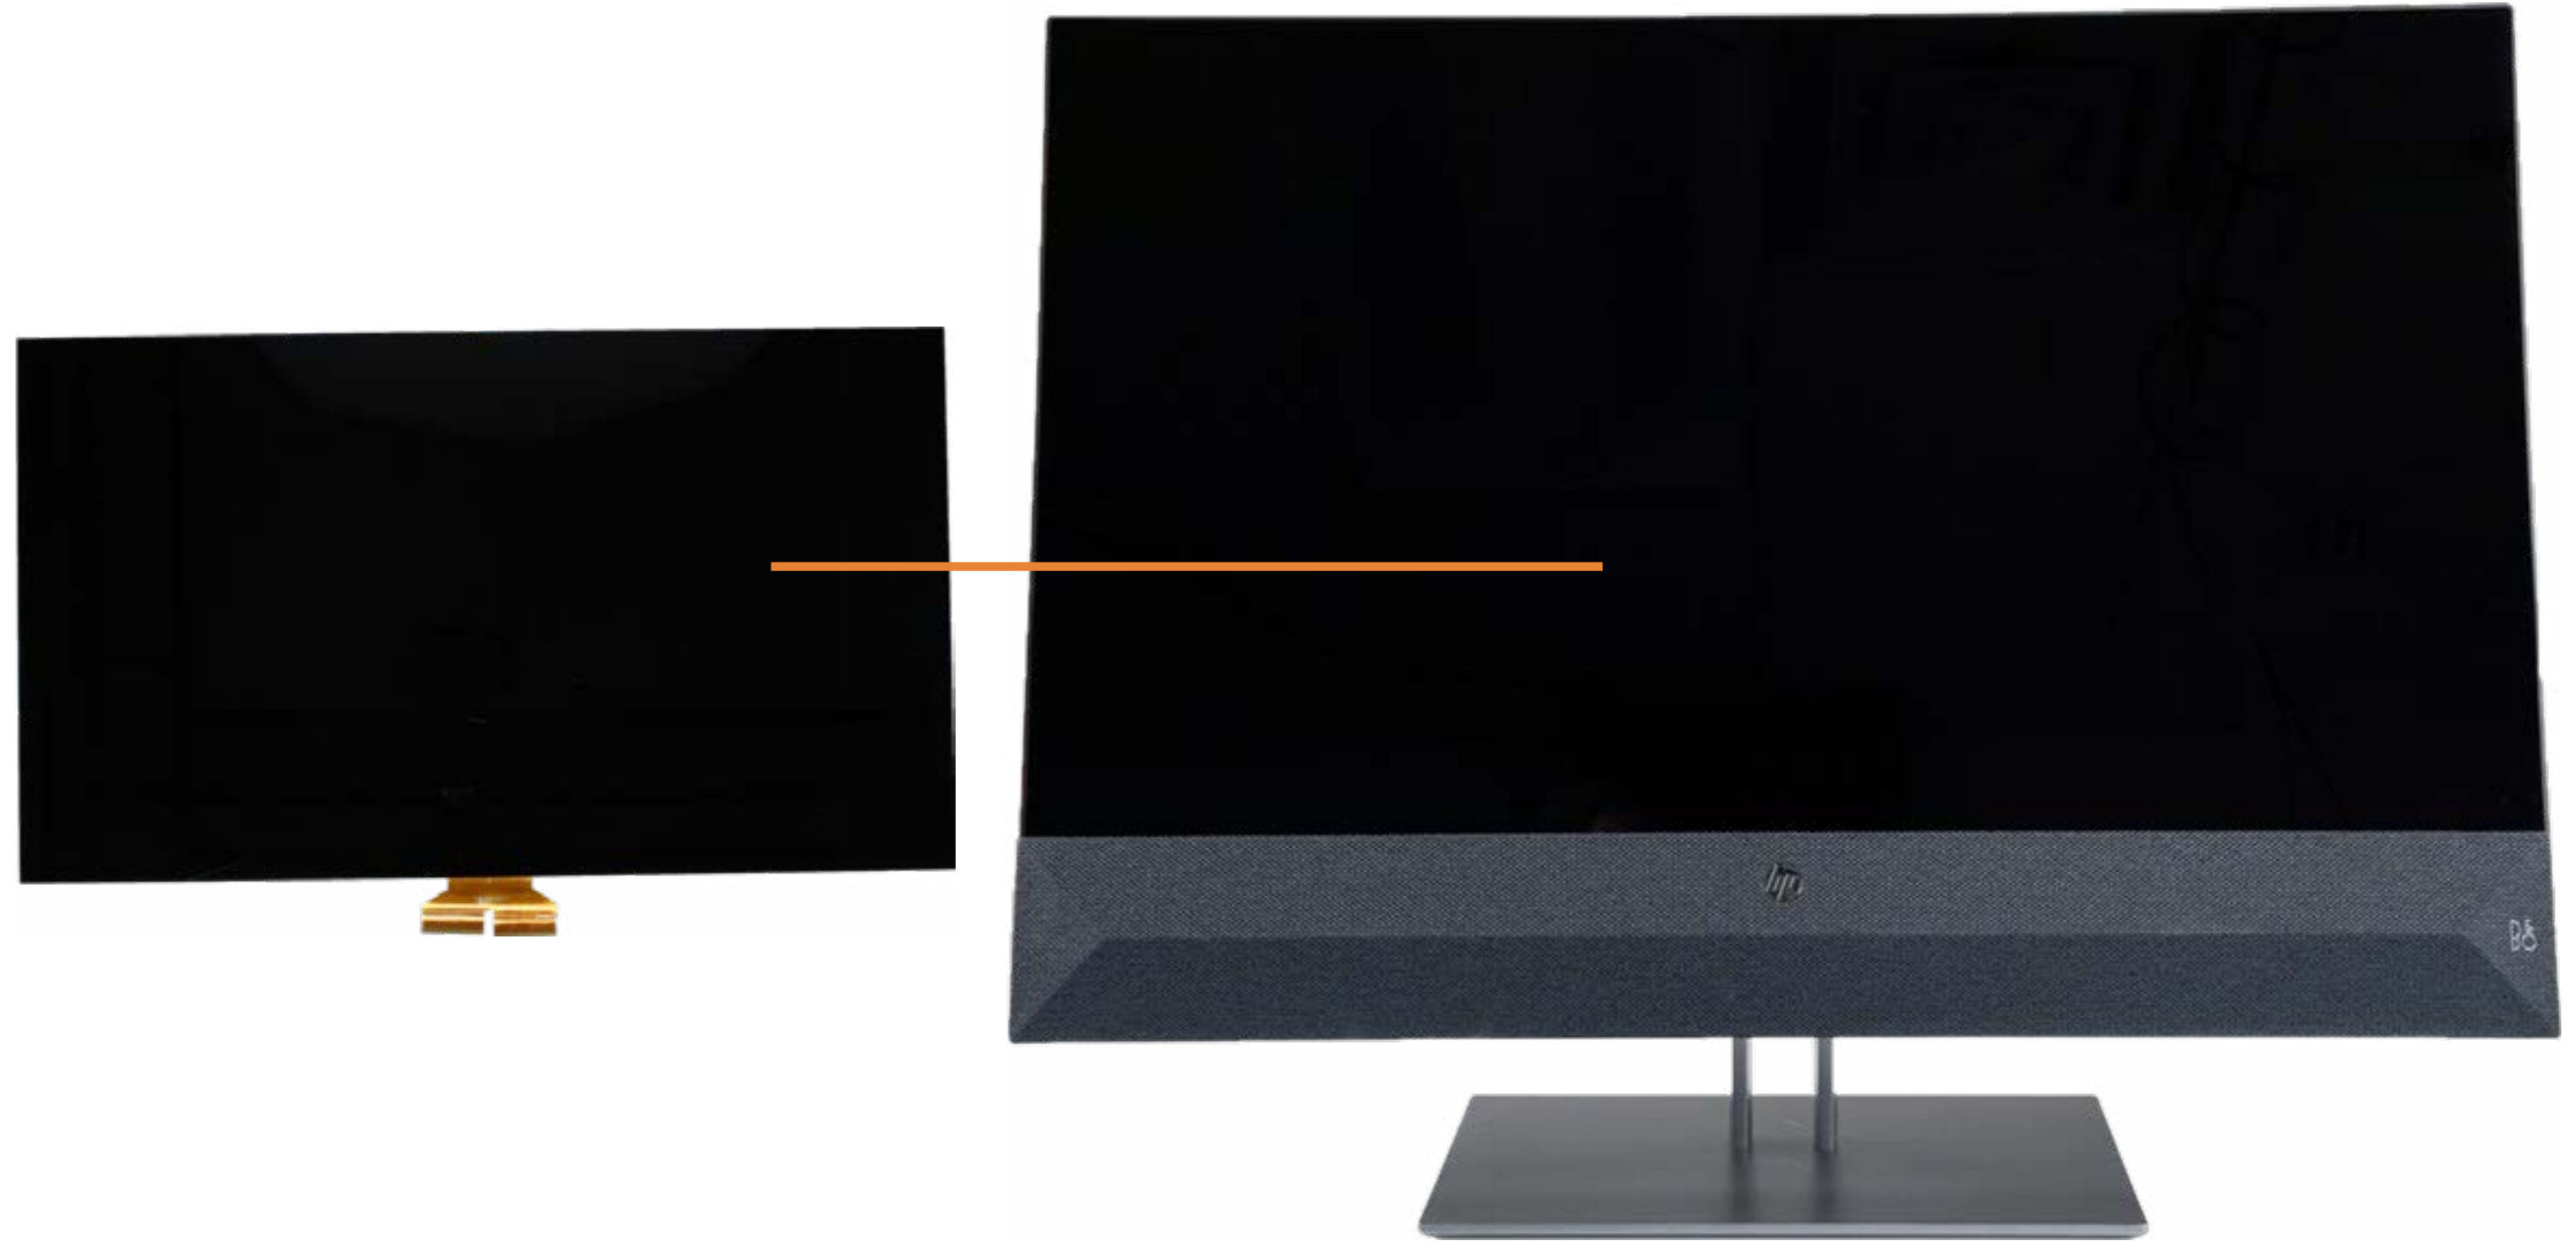

Display Panel Assembly

- Stand
- I/O Ports Rear Cover
- Webcam
- Stand Hinge
- Motherboard EMI Shield
- 2.5in Storage Drive Assembly
- Power Button Board
- OSD Board
- CMOS Battery
- System Memory
- M.2 SSD Module
- Wireless LAN Module
- System Fan
- Thermal Module
- Graphics Card
- CPU
- Motherboard
- Motherboard Support Bracket
- Touchscreen Control Board
- Speakers
- Rear Cover
- Webcam Enclosure
- Wireless LAN Antenna(s)
- Middle Bracket
- **Display Panel Assembly**

[Go to External Views](#)