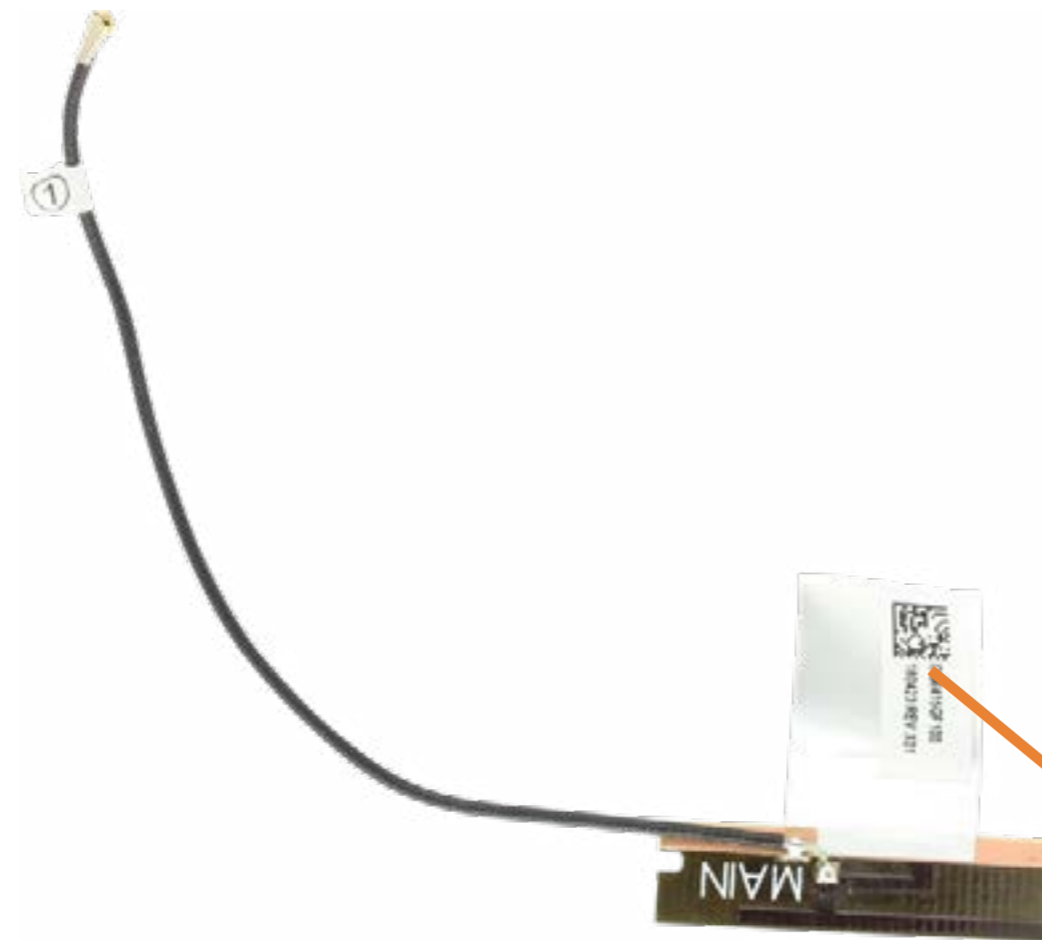

Wireless LAN Antenna(s)

- Stand
- I/O Ports Rear Cover
- Webcam
- Stand Hinge
- Motherboard EMI Shield
- 2.5in Storage Drive Assembly
- Power Button Board
- OSD Board
- CMOS Battery
- System Memory
- M.2 SSD Module
- Wireless LAN Module
- System Fan
- Thermal Module
- Graphics Card
- CPU
- Motherboard
- Motherboard Support Bracket
- Touchscreen Control Board
- Speakers
- Rear Cover
- Webcam Enclosure
- **Wireless LAN Antenna(s)**
- Middle Bracket
- Display Panel Assembly

[Go to External Views](#)