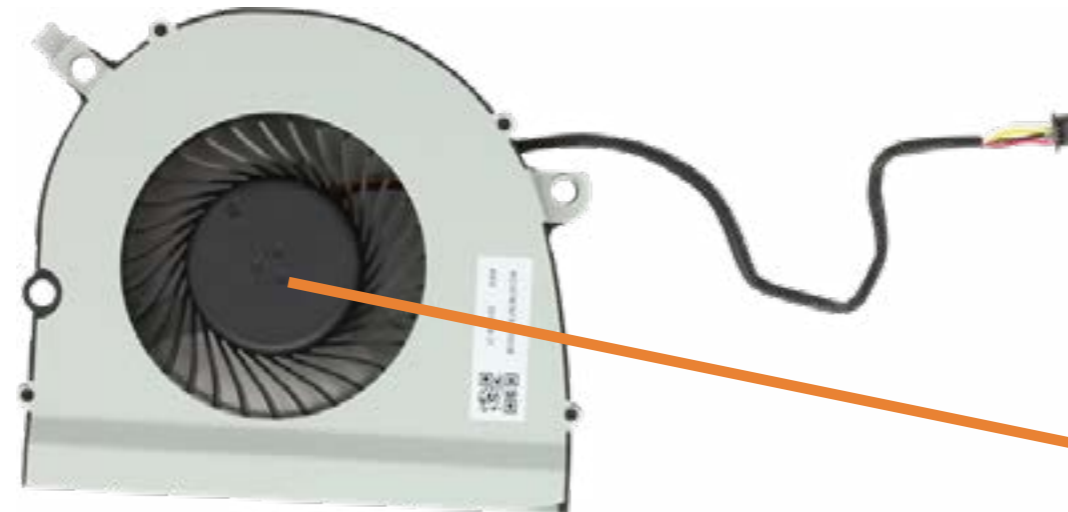

System Fan

- Stand
- I/O Ports Rear Cover
- Webcam
- Stand Hinge
- Motherboard EMI Shield
- 2.5in Storage Drive Assembly
- Power Button Board
- OSD Board
- CMOS Battery
- System Memory
- M.2 SSD Module
- Wireless LAN Module
- **System Fan**
- Thermal Module
- Graphics Card
- CPU
- Motherboard
- Motherboard Support Bracket
- Touchscreen Control Board
- Speakers
- Rear Cover
- Webcam Enclosure
- Wireless LAN Antenna(s)
- Middle Bracket
- Display Panel Assembly

[Go to External Views](#)