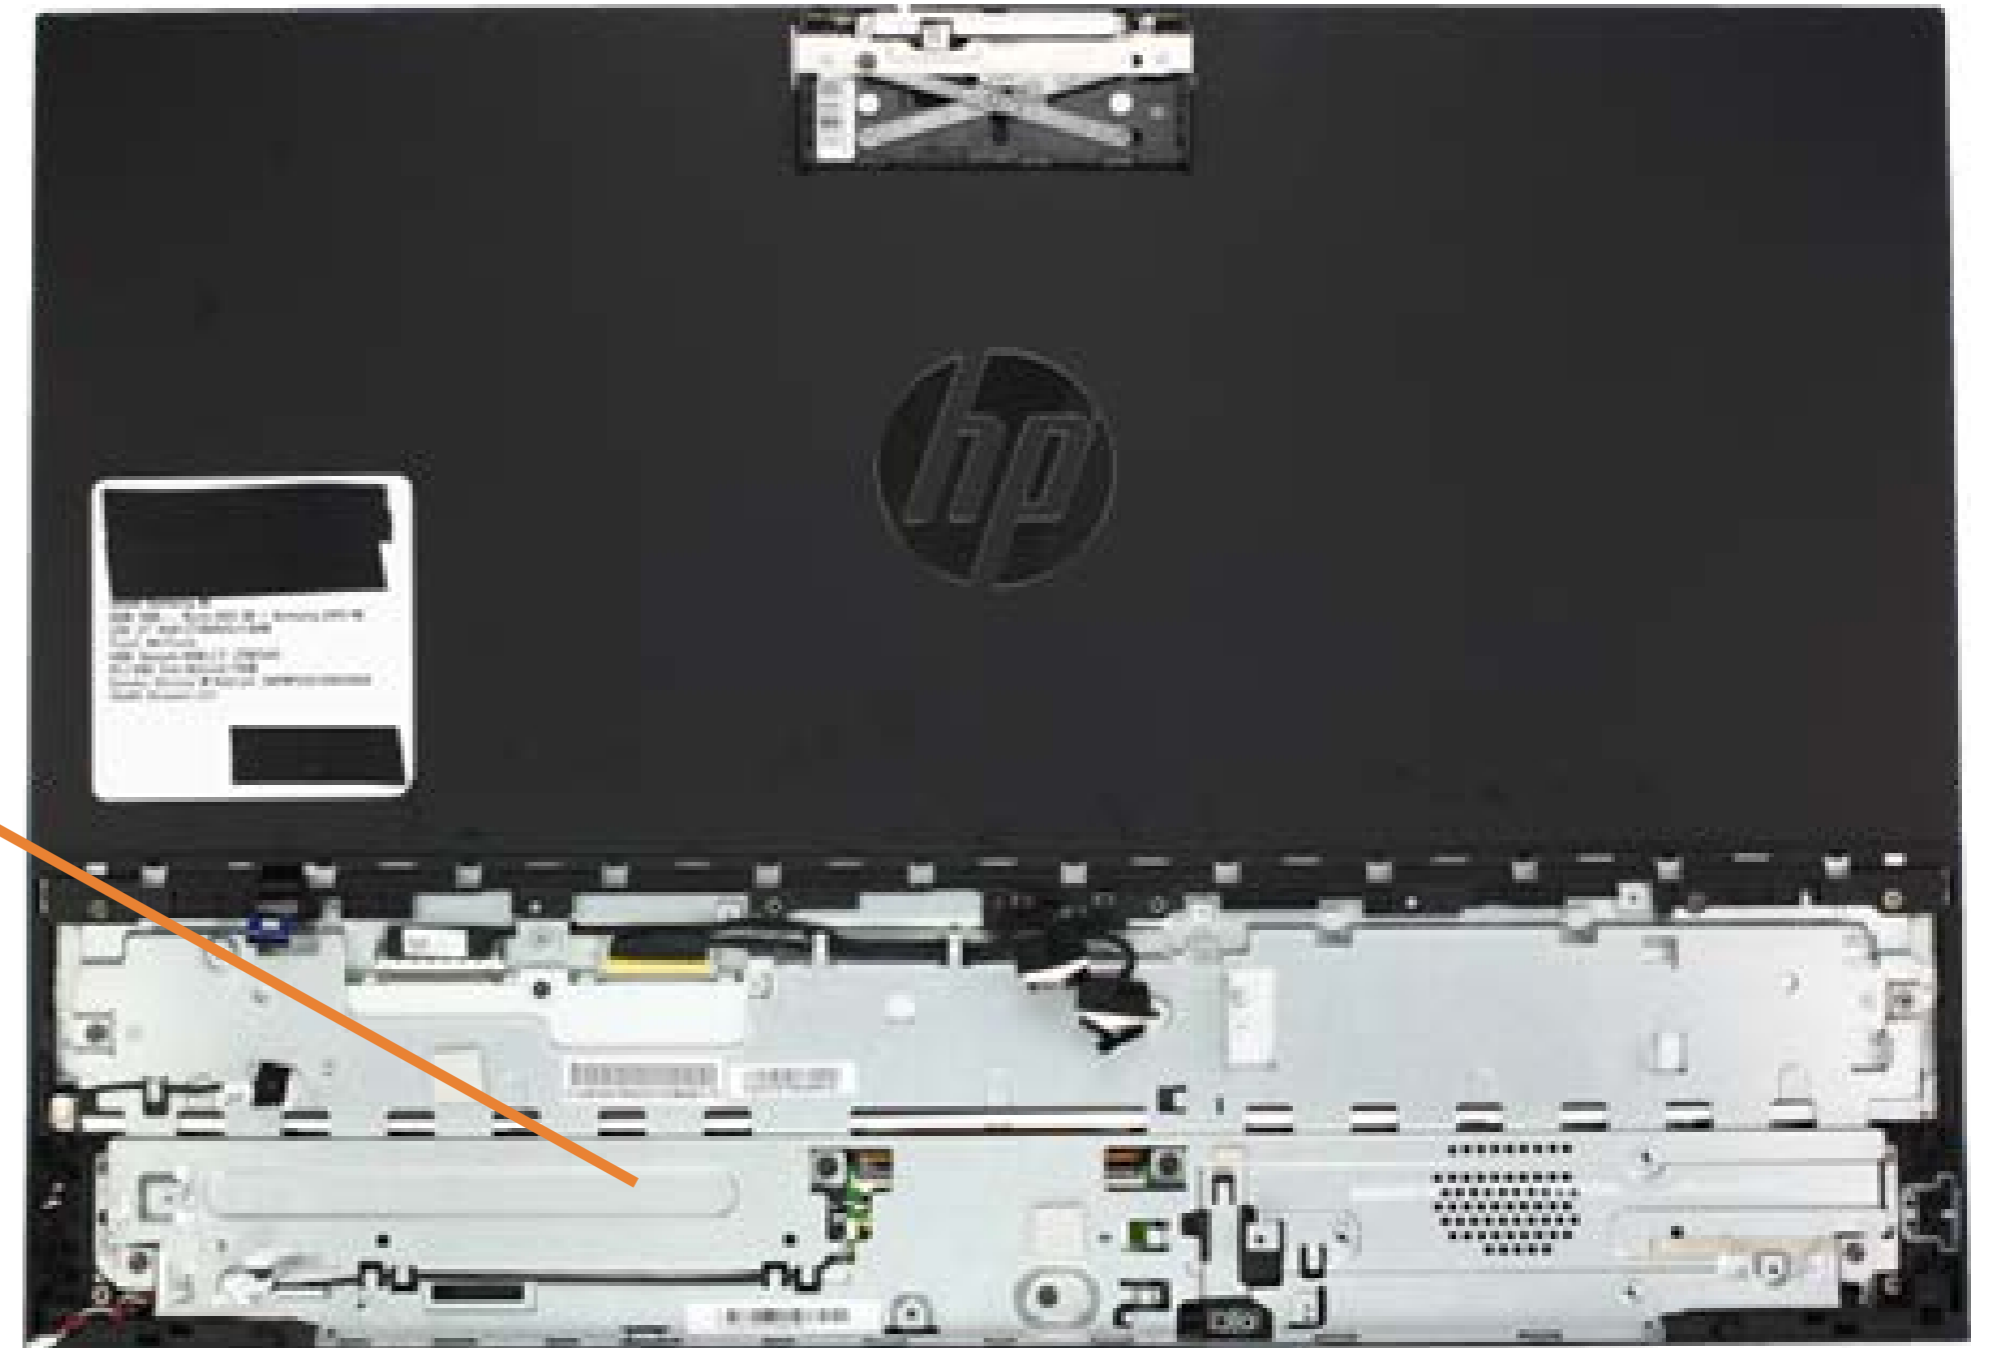

Motherboard Support Bracket

- Stand
- I/O Ports Rear Cover
- Webcam
- Stand Hinge
- Motherboard EMI Shield
- 2.5in Storage Drive Assembly
- Power Button Board
- OSD Board
- CMOS Battery
- System Memory
- M.2 SSD Module
- Wireless LAN Module
- System Fan
- Thermal Module
- Graphics Card
- CPU
- Motherboard
- **Motherboard Support Bracket**
- Touchscreen Control Board
- Speakers
- Rear Cover
- Webcam Enclosure
- Wireless LAN Antenna(s)
- Middle Bracket
- Display Panel Assembly

[Go to External Views](#)