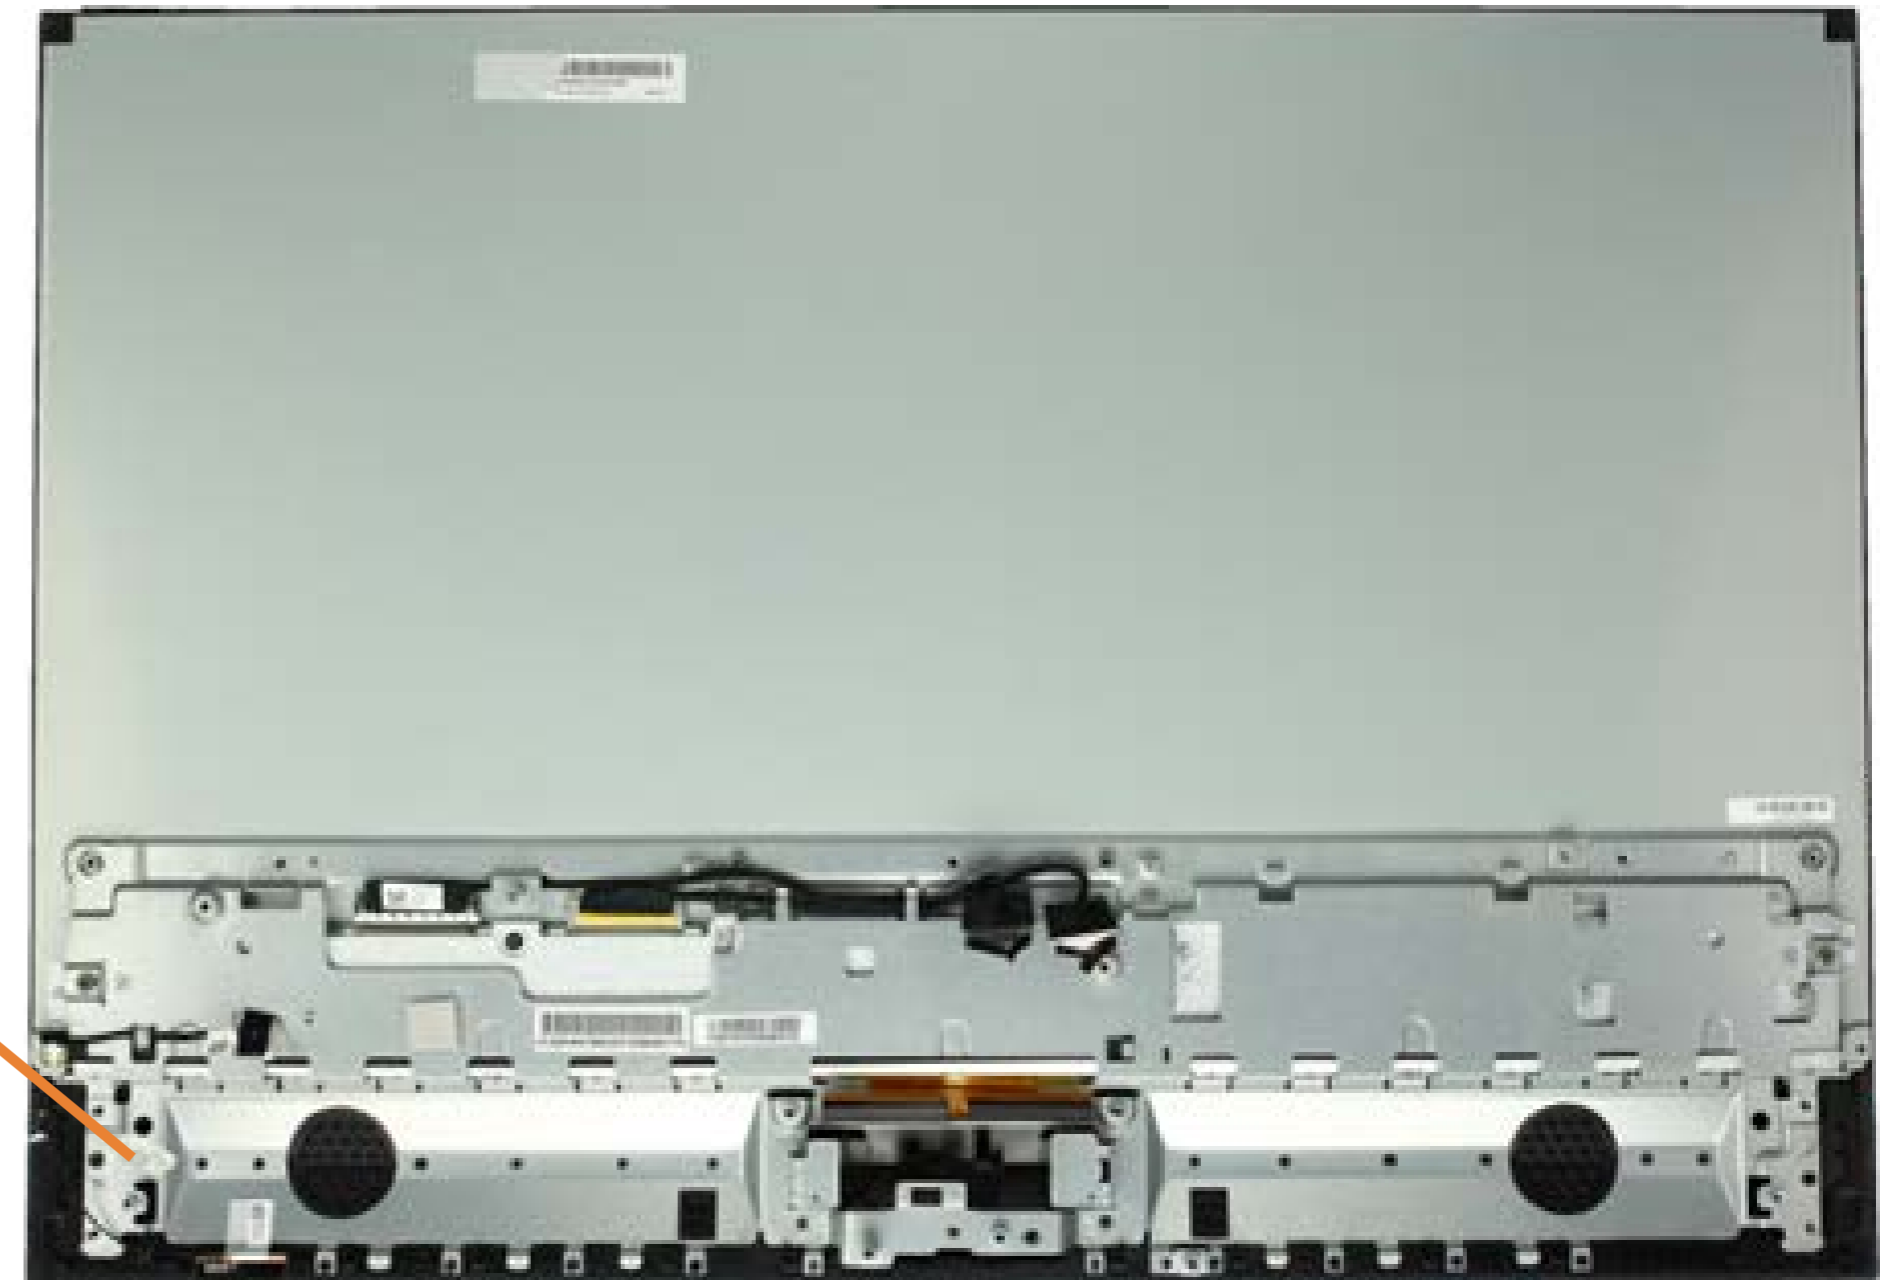

Wireless LAN Antenna(s)

- Stand
- I/O Ports Rear Cover
- Webcam
- Stand Hinge
- Motherboard EMI Shield
- 2.5in Storage Drive Assembly
- Power Button Board
- OSD Board
- CMOS Battery
- System Memory
- M.2 SSD Module
- Wireless LAN Module
- System Fan
- Thermal Module
- Graphics Card
- CPU
- Motherboard
- Motherboard Support Bracket
- Touchscreen Control Board
- Speakers
- Rear Cover
- Webcam Enclosure
- **Wireless LAN Antenna(s)**
- Middle Bracket
- Display Panel Assembly

[Go to External Views](#)