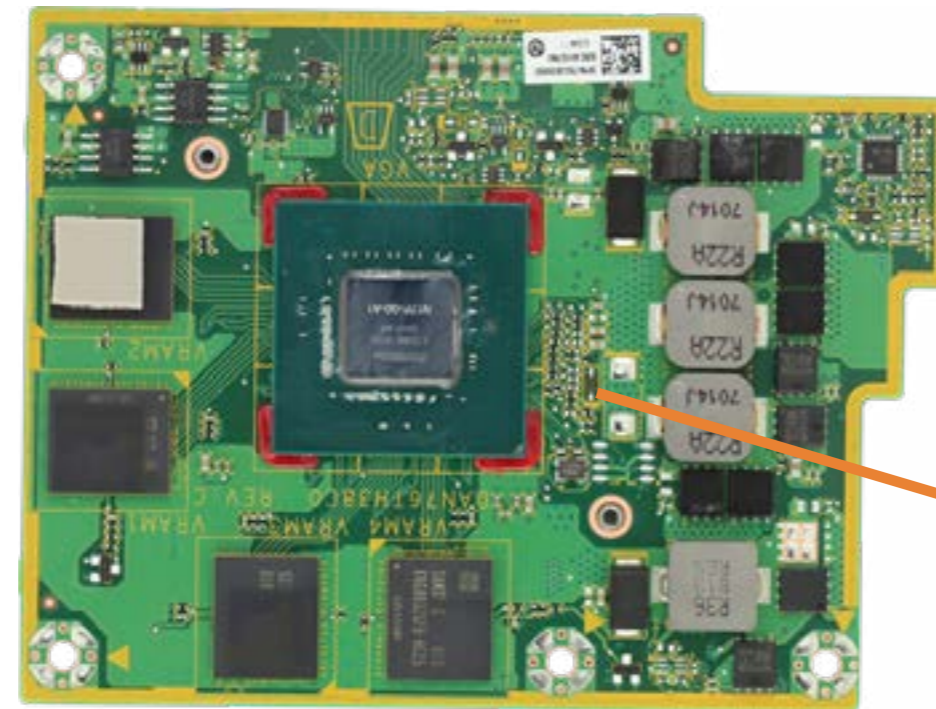

Graphics Card

- Stand
- I/O Ports Rear Cover
- Webcam
- Stand Hinge
- Motherboard EMI Shield
- 2.5in Storage Drive Assembly
- Power Button Board
- OSD Board
- CMOS Battery
- System Memory
- M.2 SSD Module
- Wireless LAN Module
- System Fan
- Thermal Module
- **Graphics Card**
- CPU
- Motherboard
- Motherboard Support Bracket
- Touchscreen Control Board
- Speakers
- Rear Cover
- Webcam Enclosure
- Wireless LAN Antenna(s)
- Middle Bracket
- Display Panel Assembly

[Go to External Views](#)