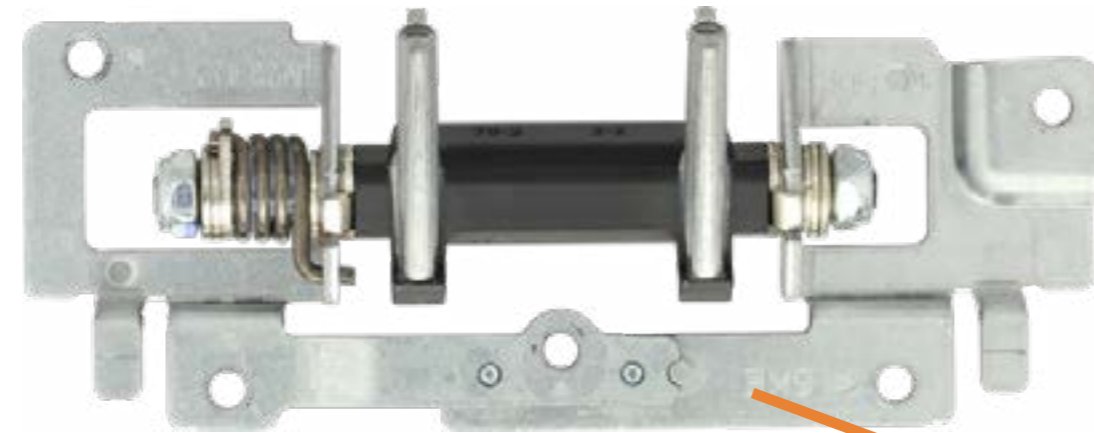

Stand Hinge

- Stand
- I/O Ports Rear Cover
- Webcam
- **Stand Hinge**
- Motherboard EMI Shield
- 2.5in Storage Drive Assembly
- Power Button Board
- OSD Board
- CMOS Battery
- System Memory
- M.2 SSD Module
- Wireless LAN Module
- System Fan
- Thermal Module
- Graphics Card
- CPU
- Motherboard
- Motherboard Support Bracket
- Touchscreen Control Board
- Speakers
- Rear Cover
- Webcam Enclosure
- Wireless LAN Antenna(s)
- Middle Bracket
- Display Panel Assembly

[Go to External Views](#)