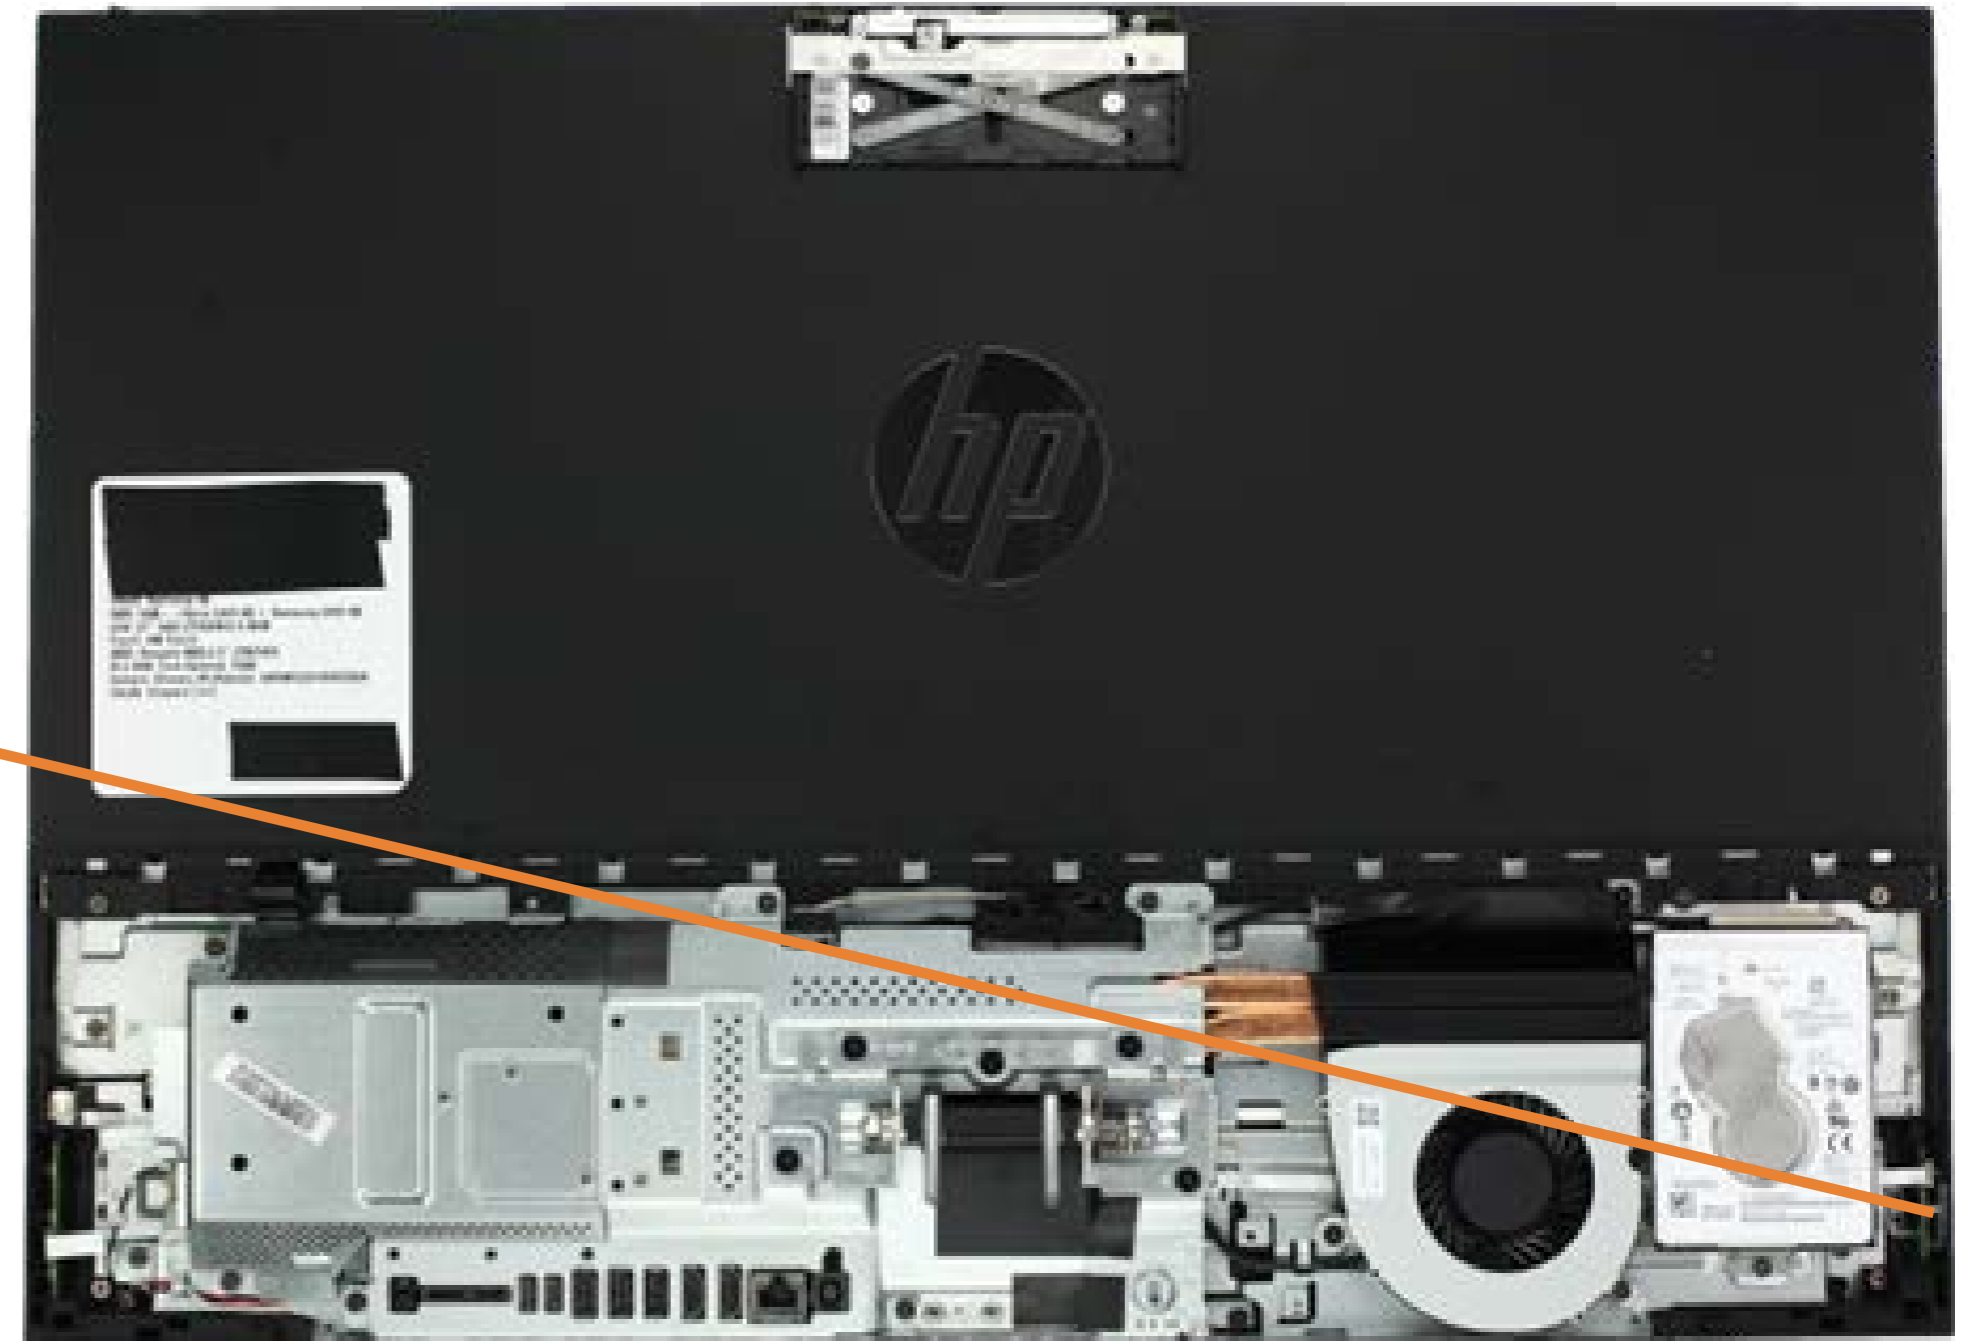

Power Button Board

- Stand
- I/O Ports Rear Cover
- Webcam
- Stand Hinge
- Motherboard EMI Shield
- 2.5in Storage Drive Assembly
- **Power Button Board**
- OSD Board
- CMOS Battery
- System Memory
- M.2 SSD Module
- Wireless LAN Module
- System Fan
- Thermal Module
- Graphics Card
- CPU
- Motherboard
- Motherboard Support Bracket
- Touchscreen Control Board
- Speakers
- Rear Cover
- Webcam Enclosure
- Wireless LAN Antenna(s)
- Middle Bracket
- Display Panel Assembly

[Go to External Views](#)