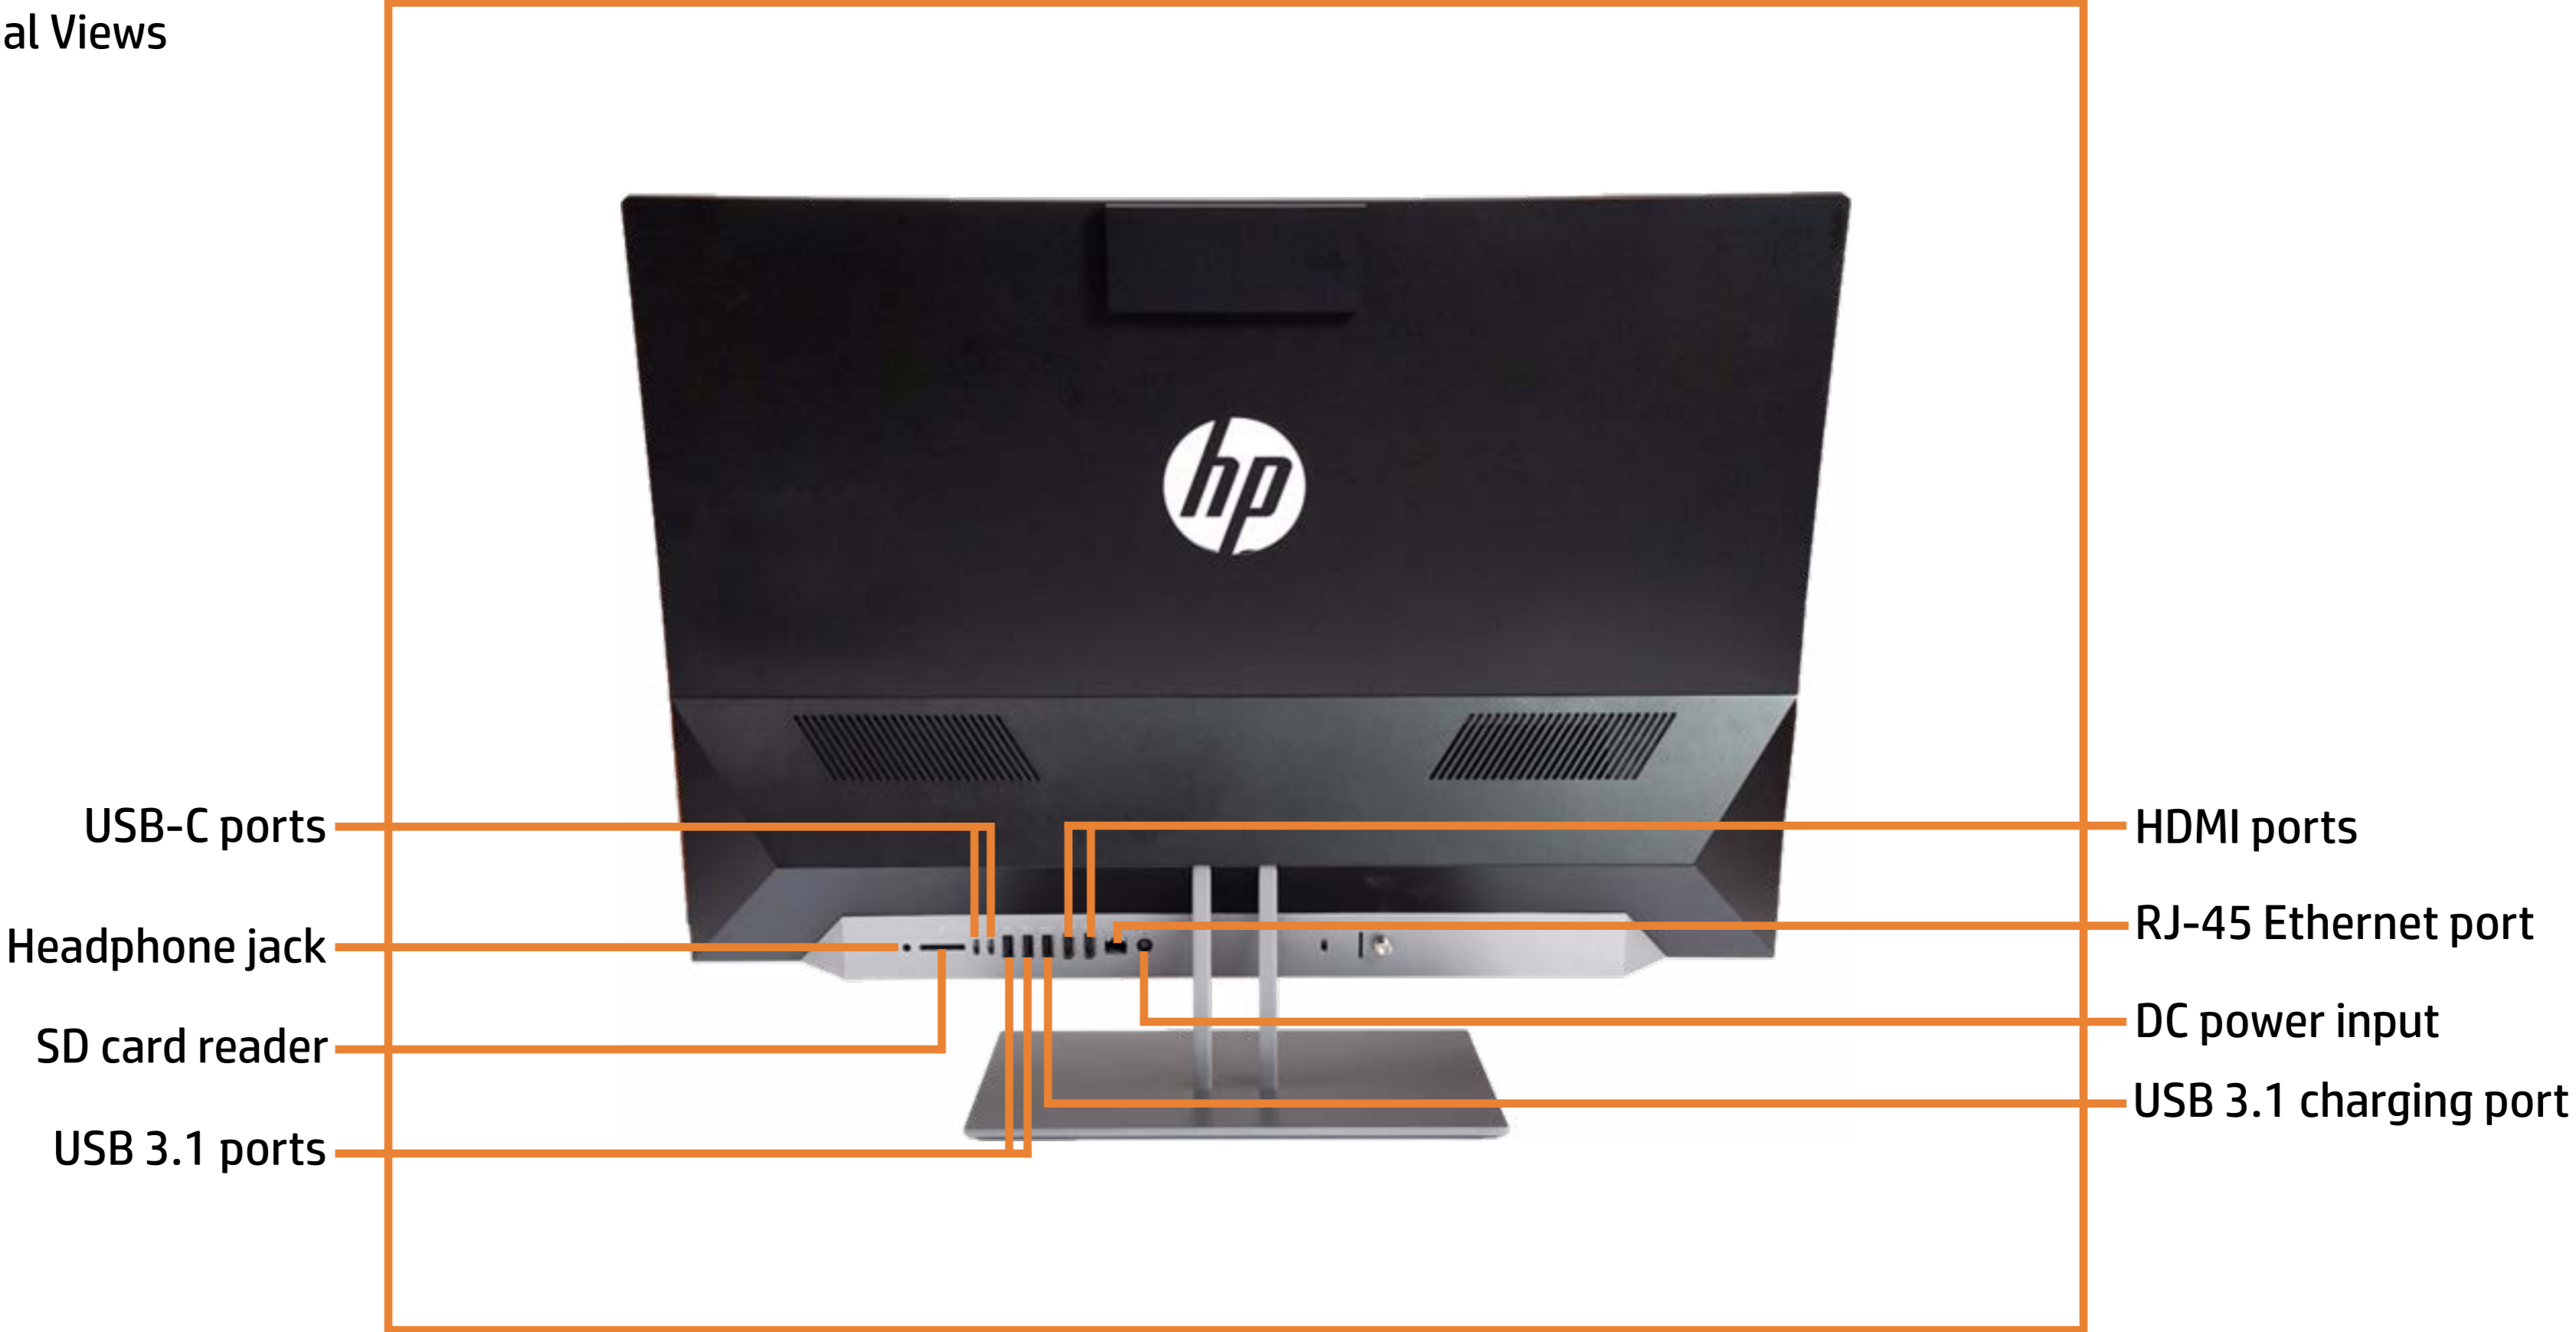

Rear View

[Back to External Views](#)

[Go to Parts List](#)