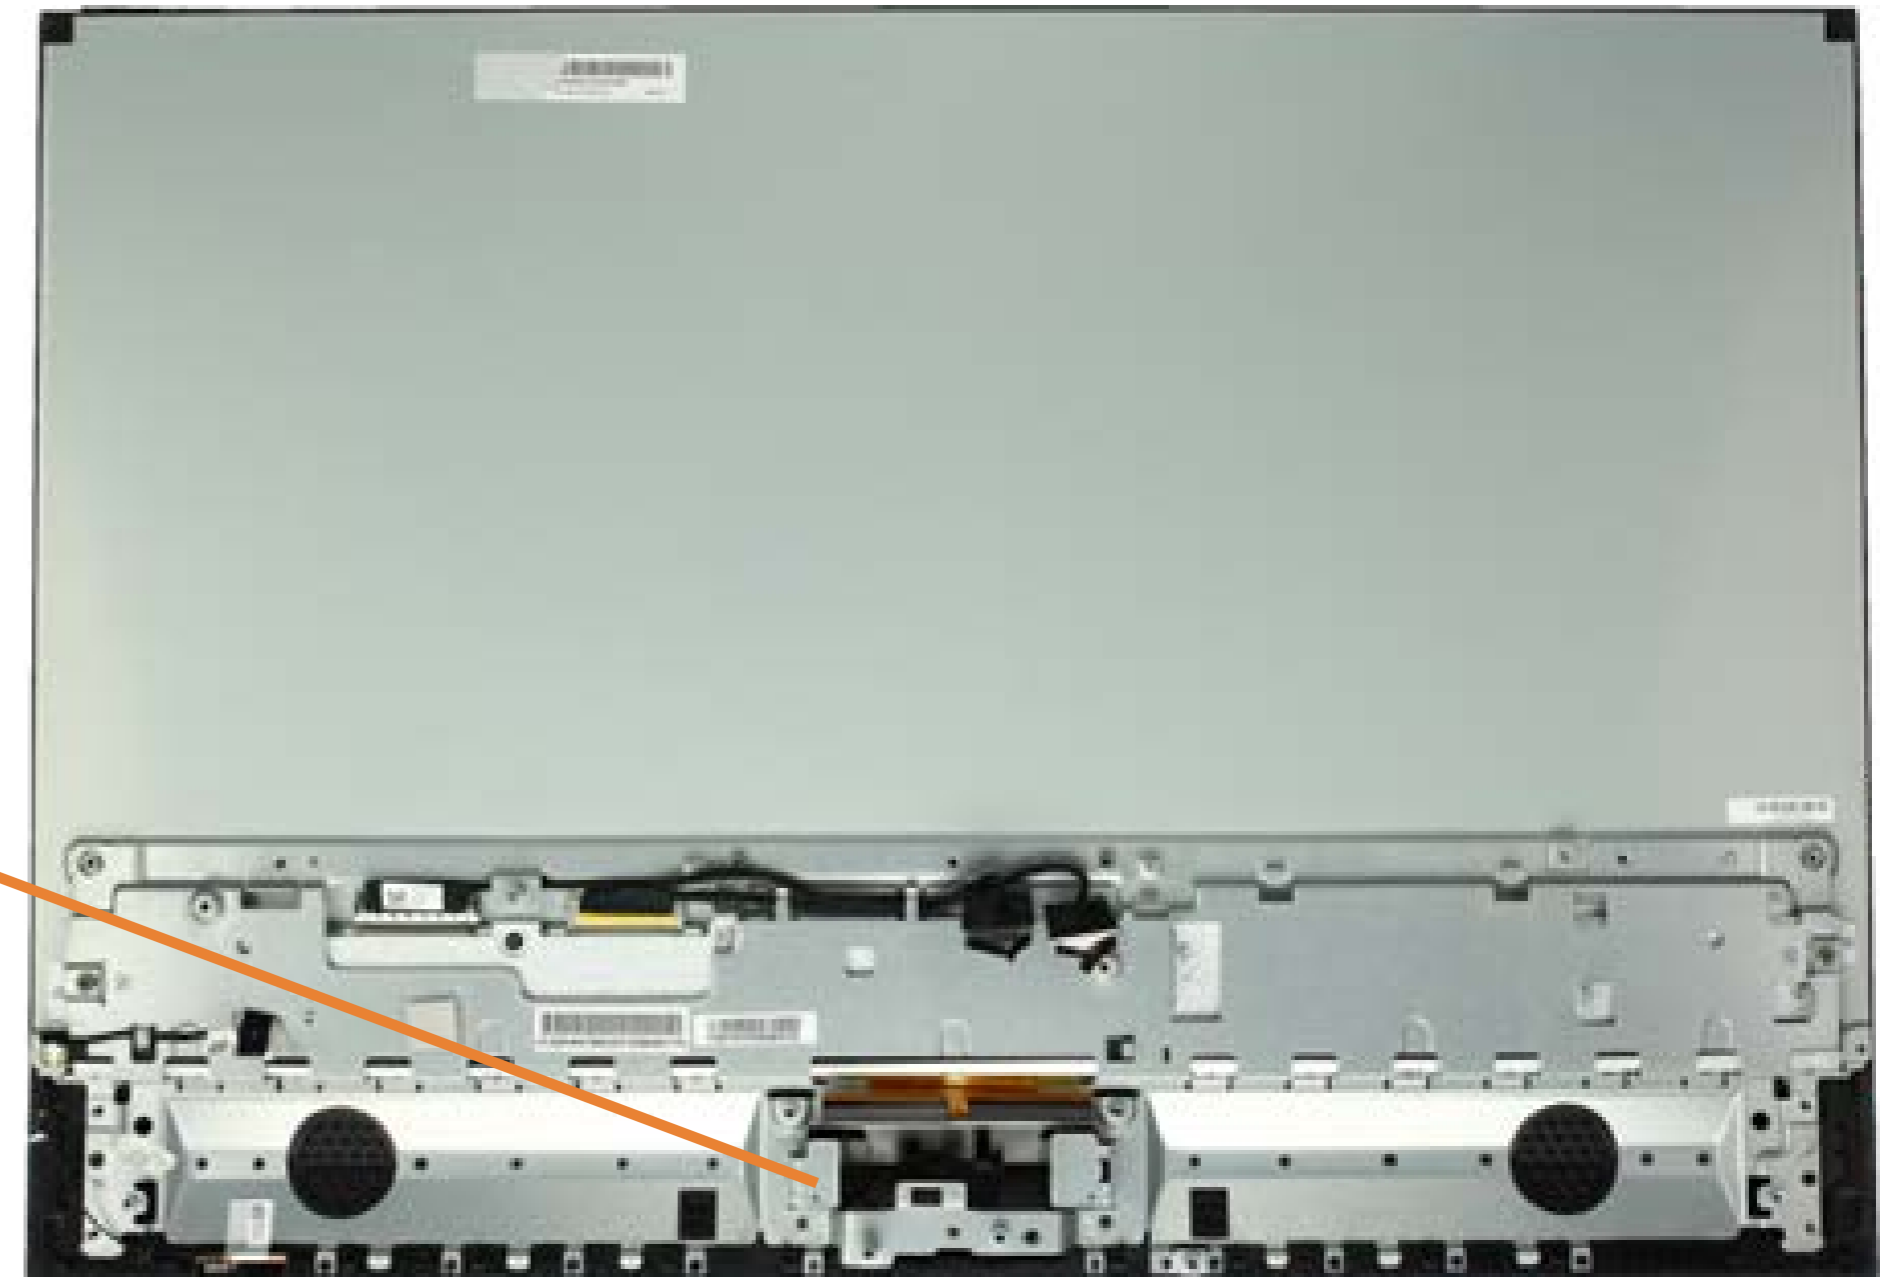

Webcam Enclosure

- Stand
- I/O Ports Rear Cover
- Webcam
- Stand Hinge
- Motherboard EMI Shield
- 2.5in Storage Drive Assembly
- Power Button Board
- OSD Board
- CMOS Battery
- System Memory
- M.2 SSD Module
- Wireless LAN Module
- System Fan
- Thermal Module
- Graphics Card
- CPU
- Motherboard
- Motherboard Support Bracket
- Touchscreen Control Board
- Speakers
- Rear Cover
- **Webcam Enclosure**
- Wireless LAN Antenna(s)
- Middle Bracket
- Display Panel Assembly

[Go to External Views](#)