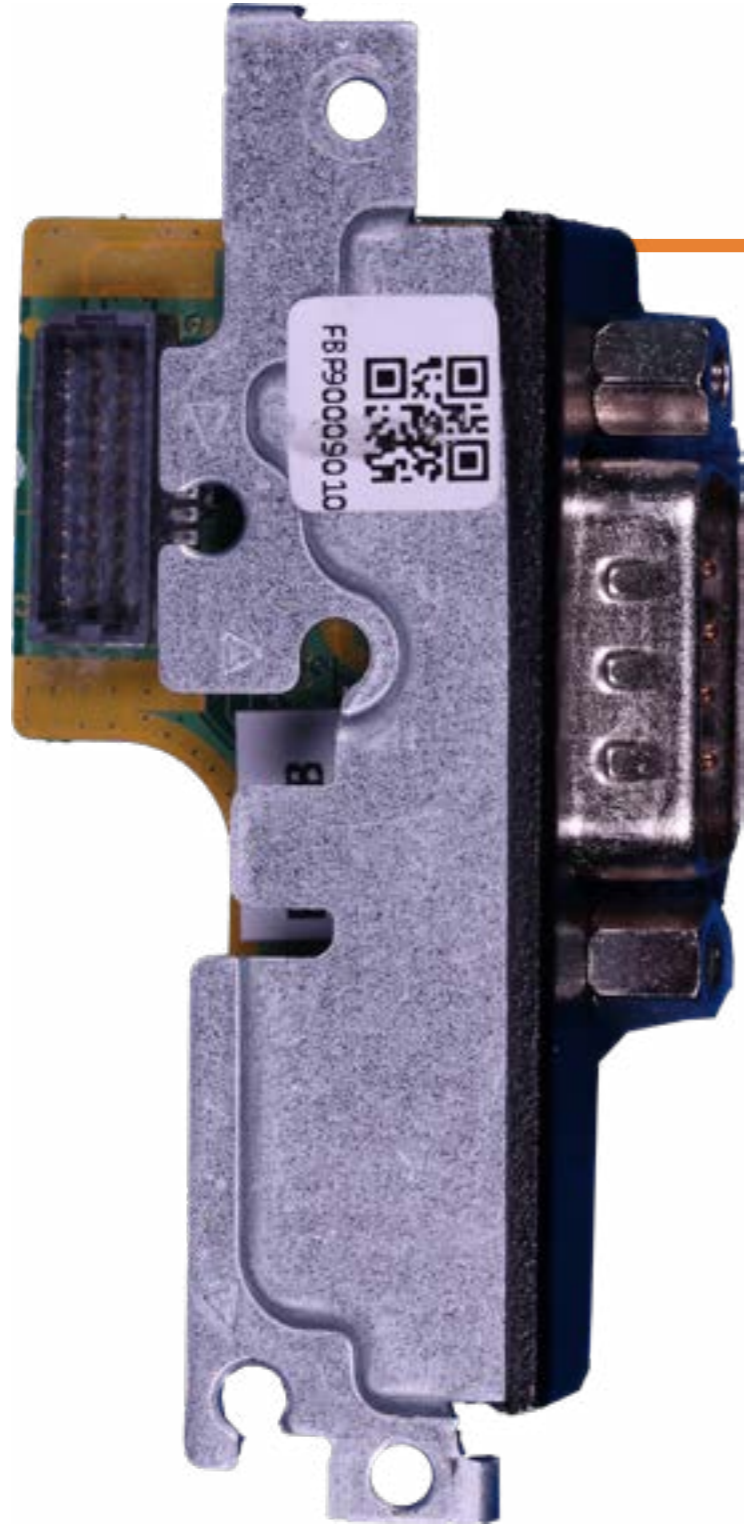

Interactive Part Locator

HP EliteDesk 800 35W/65W/95W G6 DM

Welcome to the interactive part locator for the
HP EliteDesk 800 35W/65W/95W G6 DM

Here's how to use it...

[External Views](#) (Click the link to navigate to the views)

Internal View 2

Wireless LAN Module

Wireless Antennas

M.2 Solid State Drive

CMOS Battery

Motherboard

CPU

Memory Module(s)

Access Panel

Access Panel

Storage Drive Cage

Storage Drive Cage Fan

Storage Drive Cable

System Fan

Upper Option Board

Memory Module(s)

Thermal Sensor

Speaker

Wireless LAN Module

M.2 Solid State Drive

Lower Option Board

CMOS Battery

Heat sink

CPU